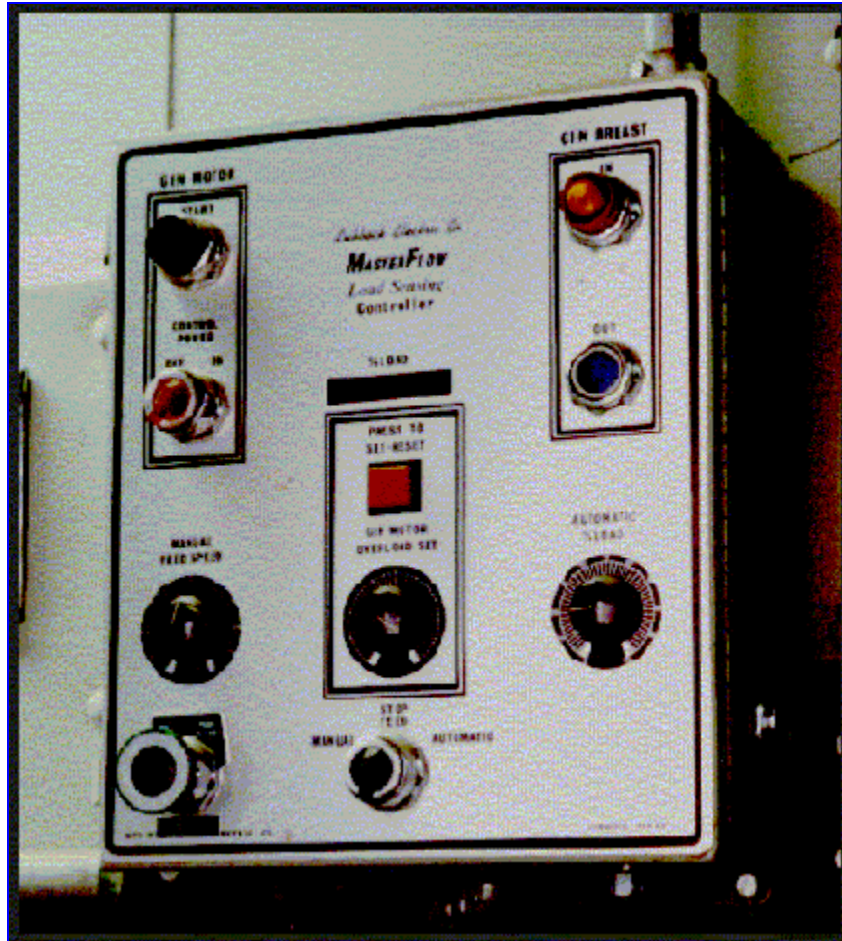

Retrofits

Masterflow Gin Stand Control

Lubbock Electric Company's

Masterflow Gin Stand Control

CHECK US OUT ON THE WORLD WIDE WEB

www.lubbockelectric.com