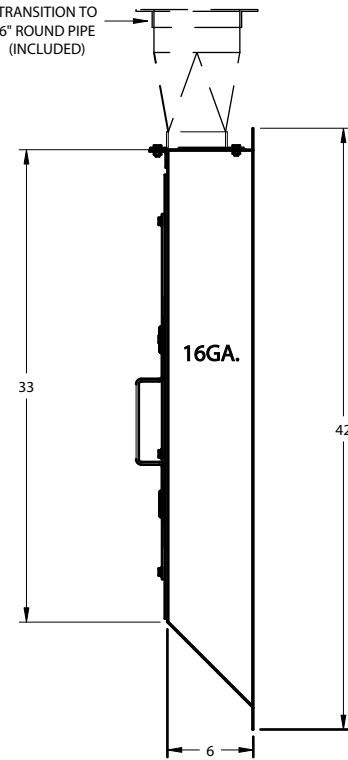

TOP VIEW

## LEC-100 SIDE DUST COVERS WITH DOORS

The Kit Includes: (2) Doors w/Viewing Windows, (2) End Top Closing Plates, (1) Side Top Closing Plate, (1) Cover Closing Plate, (1) Transition to 6" Round Pipe, Fasteners.

TRANSITION TO 6" ROUND PIPE (INCLUDED)

SIDE VIEW

Lubbock Electric Co.

SCALE	DATE	DR'N
CUST. SEED SCALE DOORS	NO.	
TITLE ASSEMBLY OF SEED SCALE DOORS		