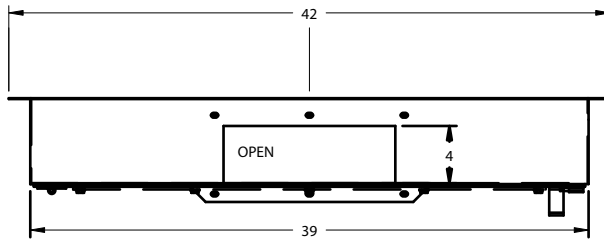

## LEC-100 SIDE DUST COVERS WITH DOORS

The Kit Includes: (2) Doors w/Viewing Windows, (2) End Top Closing Plates, (1) Side Top Closing Plate, (1) Cover Closing Plate, (1) Transition to 6" Round Pipe, Fasteners.

TRANSITION TO 6" ROUND PIPE (INCLUDED)

SIDE VIEW

Lubbock Electric Co.

SCALE	DATE	DR'N
CUST. SEED SCALE DOORS	NO.	
TITLE ASSEMBLY OF SEED SCALE DOORS		