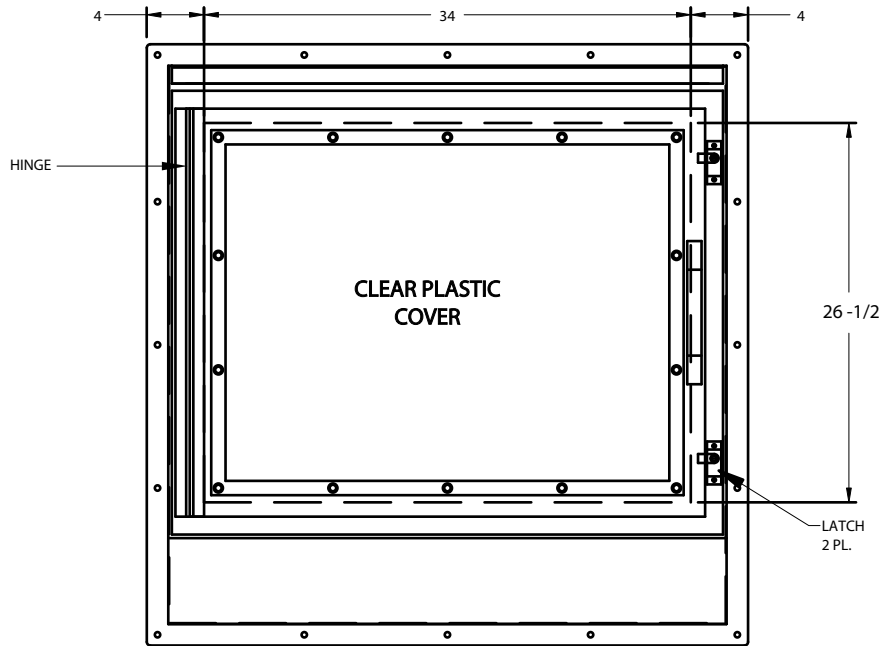

## LEC-100 SIDE DUST COVERS WITH DOORS

The Kit Includes: (2) Doors w/Viewing Windows, (2) End Top Closing Plates, (1) Side Top Closing Plate, (1) Cover Closing Plate, (1) Transition to 6" Round Pipe, Fasteners.