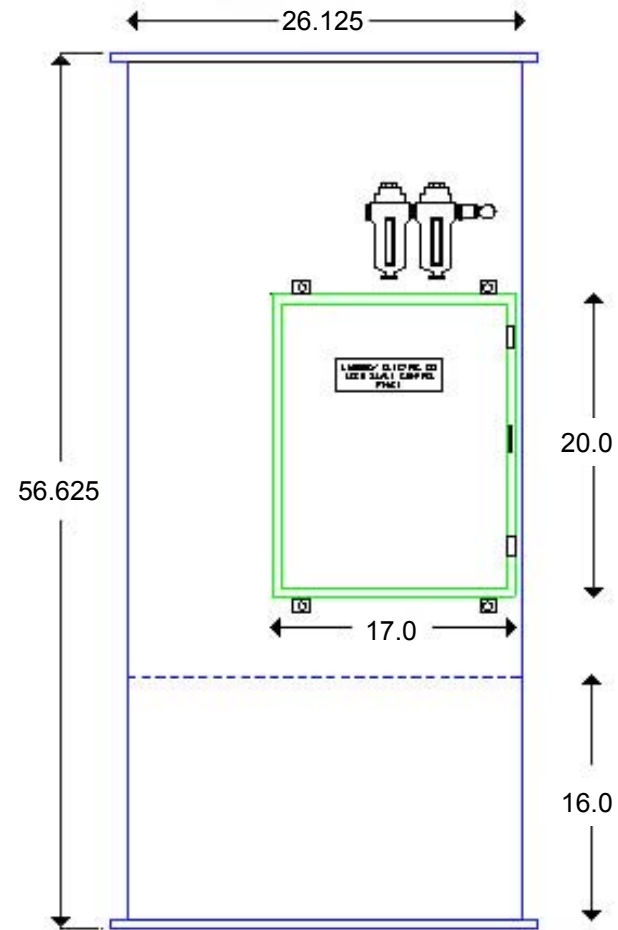

## SIDE VIEW

### SHIPPING WEIGHTS

Scale & Touch Screen – 870 lb., Optional Bottom Hopper – 85 lb.