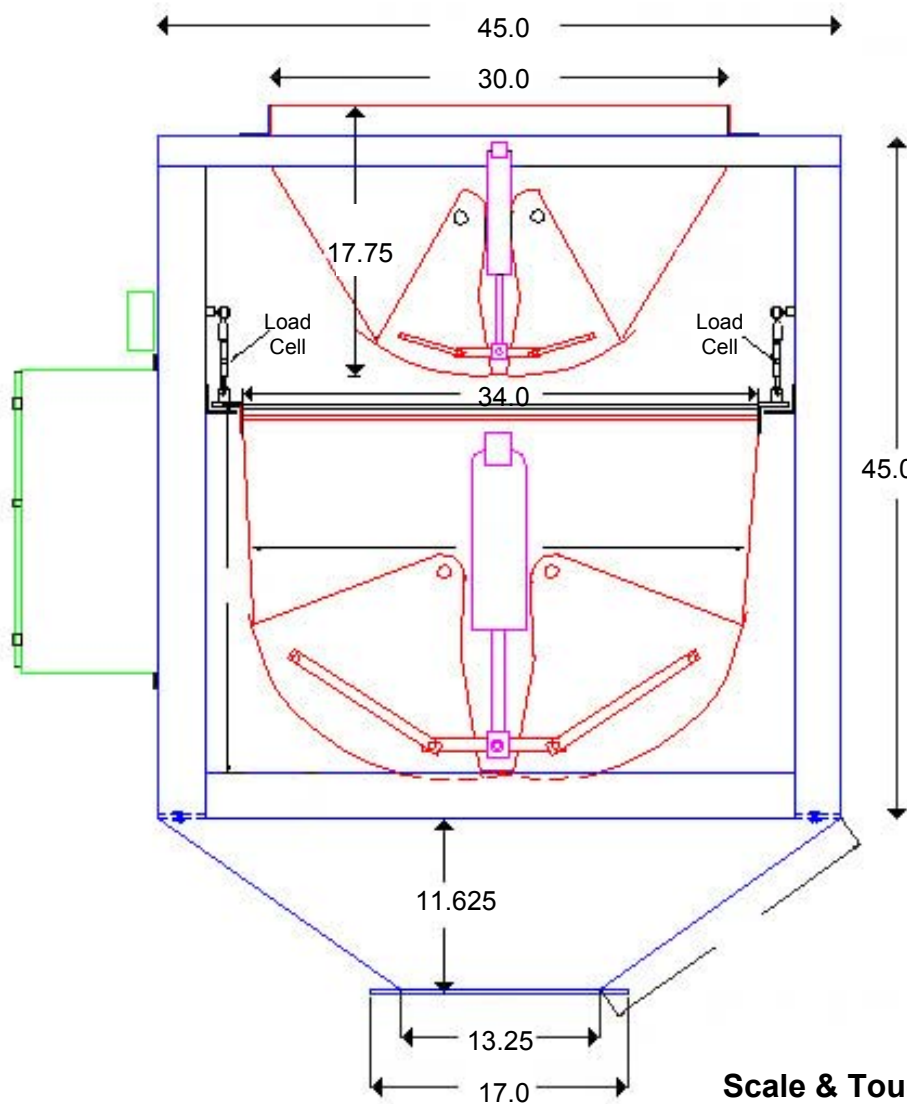

## SIDE VIEW

### SHIPPING WEIGHTS

Scale & Touch Screen – 870 lb., Optional Bottom Hopper – 85 lb.